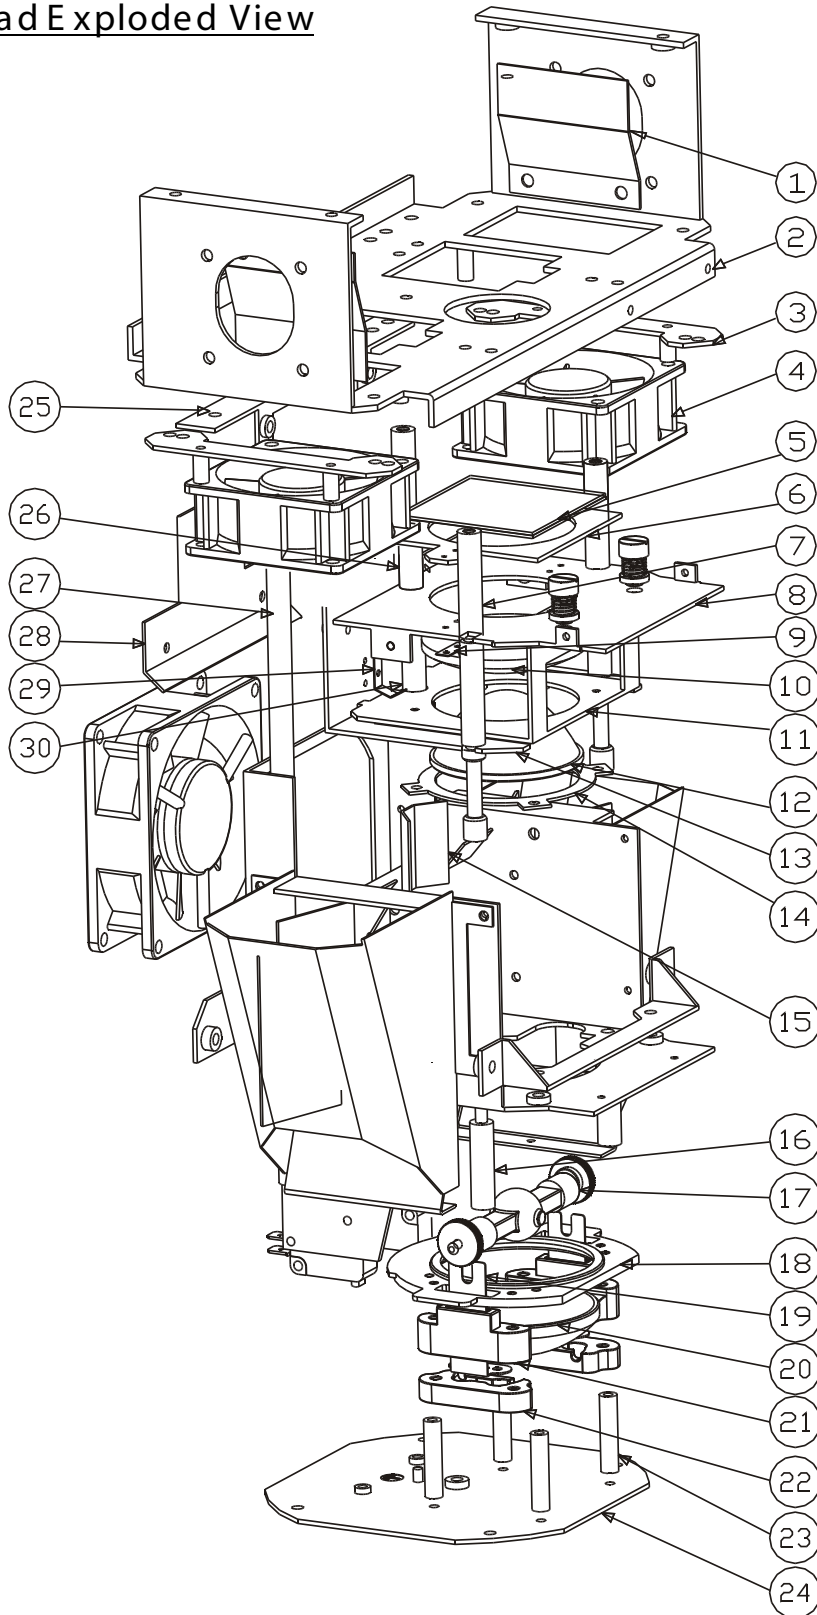

Back -Head Exploded View

Assembly Parts List (Back-Head)

01.	25-022-0491	Wire-keeping part
02.	23-001-2017	Fixing board
03.	25-022-0548	Fan fixing part
04.	08-002-0025	Cooling Fan
05.	25-008-0234	High temperature Lens
06.	25-022-0484	Lens holder
07.	25-022-0483	Support pole
08.	23-001-2029	Fixing plate for convex lens
09.	23-001-1334	Fixing sheet
10.	25-008-0123	Double-side Convex Lens
11.	23-001-1784	Lens retaining part
12.	25-008-0122	Convex Lens
13.	23-001-1785	Fixing metal part
14.	25-022-0390	Lens retaining ring
15.	23-001-2024	Lamp shielding plate
16.	25-022-0489	Fixing pole
17.	12-004-0040	Lamp
18.	23-001-2038	Reflector fixing part
19.	25-022-0495	Stainless accessory
20.	25-008-0124	Reflector
21.	15-007-0027	White ceramic Lamp-holder 1
22.	15-007-0028	White ceramic Lamp-holder 2
23.	25-022-0486	Support pole
24.	23-001-2015	Rear metal cover
25.	23-001-2218	Fan fixing part
26.	25-022-0204	Spacer pole
27.	25-022-0487	Retaining pole
28.	23-001-2018	Shielding part
29.	25-022-0415	Retaining sheet
30.	25-022-0496	Support pole